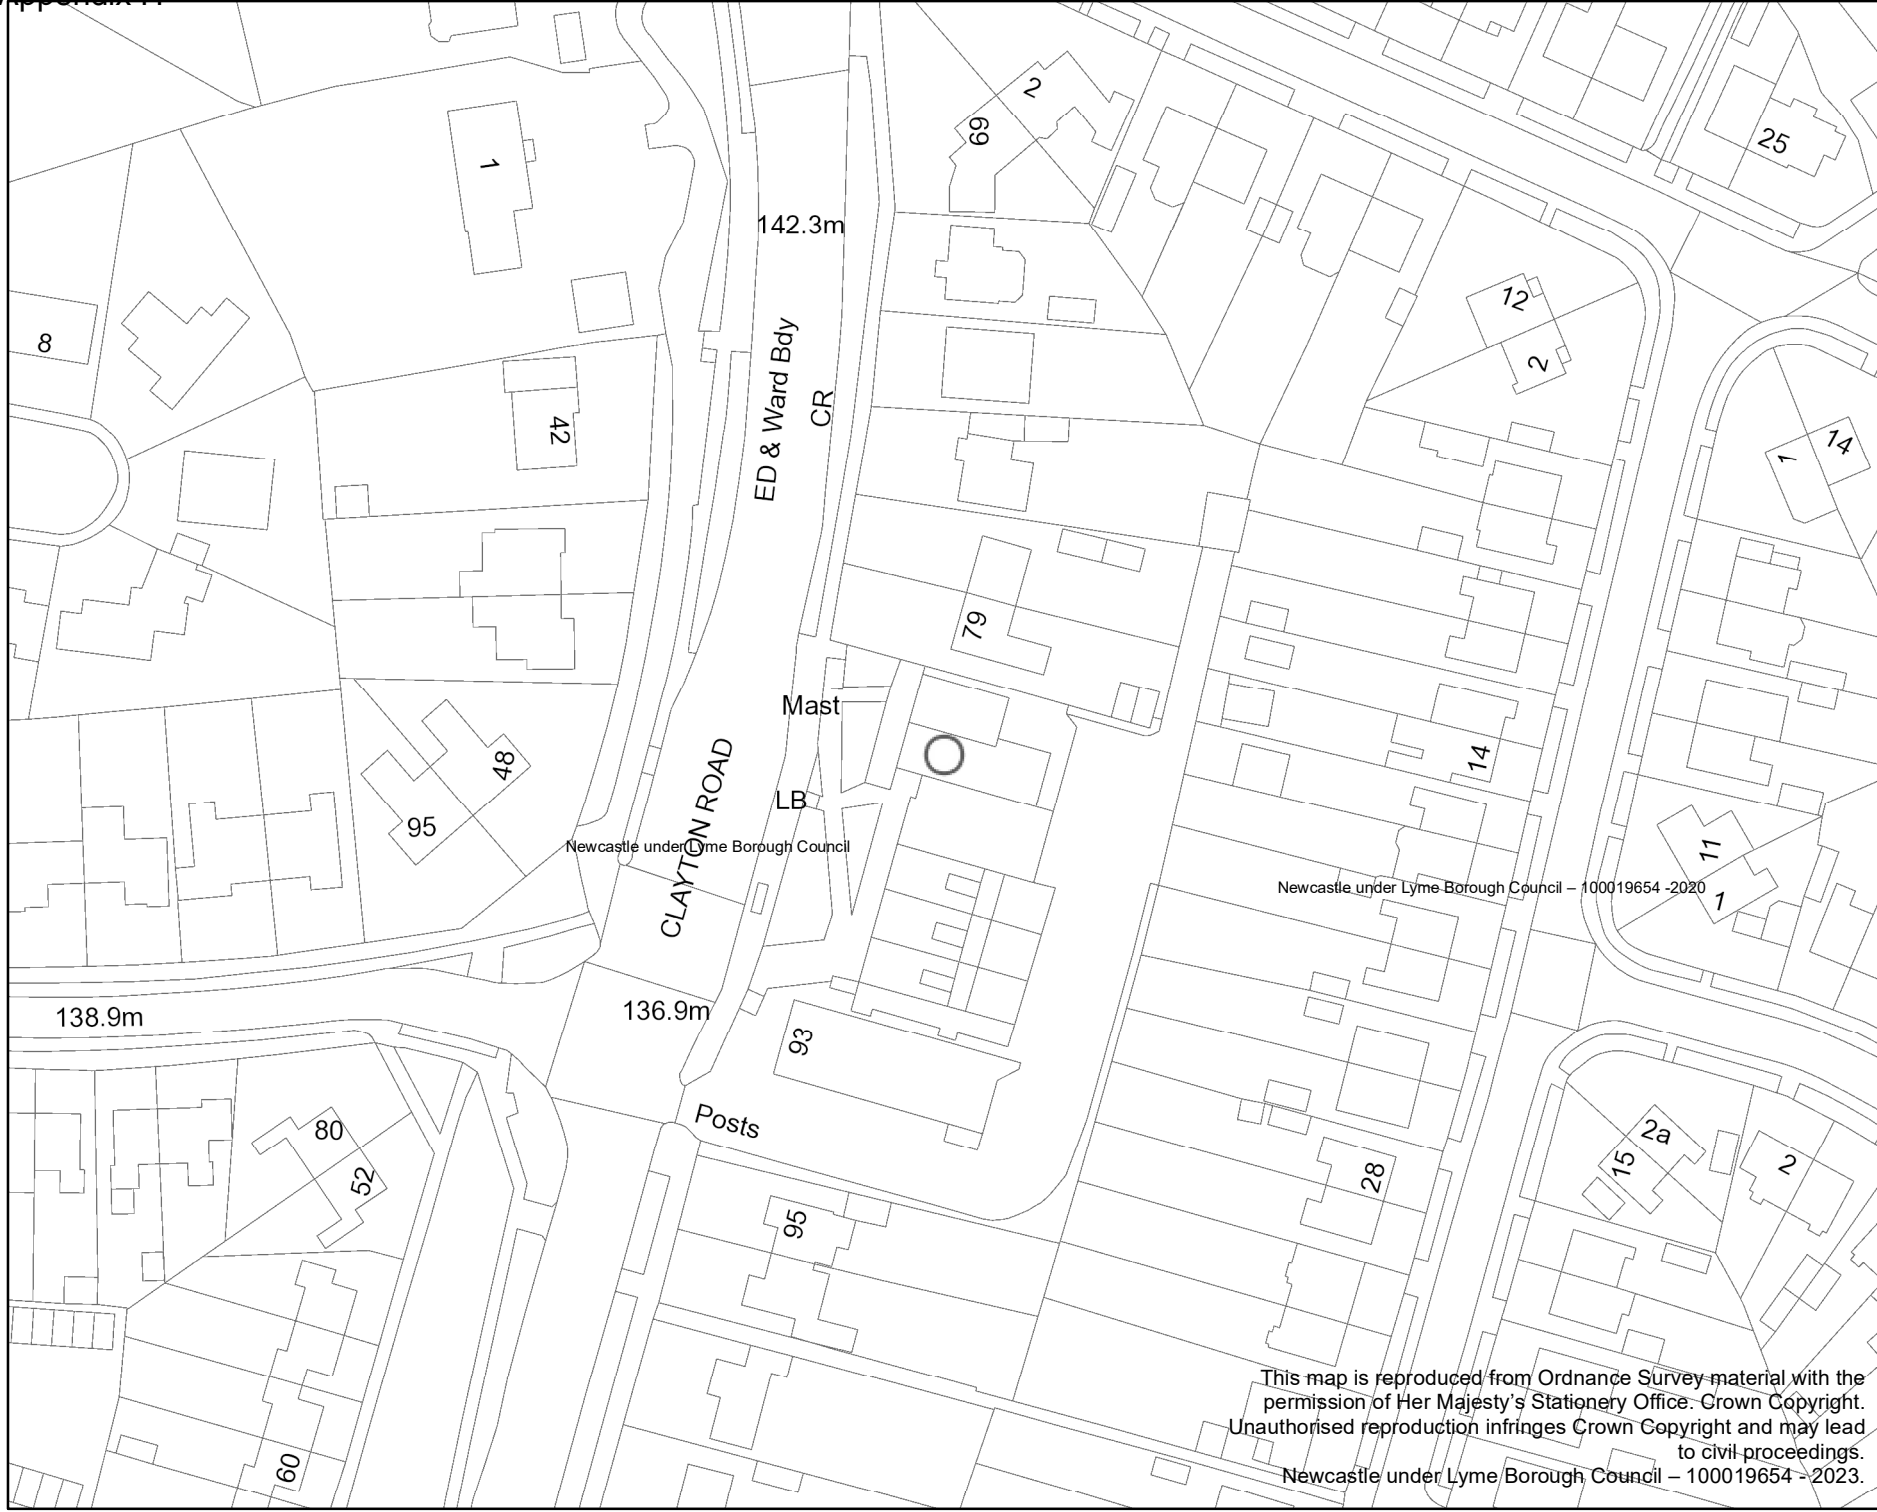

Online mapping export

Newcastle Under Lyme Borough Council
Castle House
Barracks Road
Newcastle Under Lyme
ST5 1BL

28/04/2023

Scale: 1:1,000